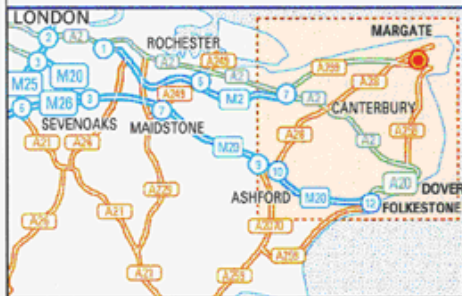

Endorsed Training Provider

Cummins Power Generation,
Columbus Avenue, Manston Park,
Manston, Kent. CT12 5BF
Tel: (01843) 255000 - Fax: (01843) 255900

FROM M25 ANTI-CLOCKWISE

• LEAVE THE M25 AT JUNCTION 5, (SEVENOAKS, HASTINGS, A21, MAIDSTONE, CHANNEL TUNNEL, DOVER AND M26, (M20)) AND CONTINUE ONTO THE M26. CONTINUE ONTO THE M20 EXITING AT JUNCTION 7, (MAIDSTONE, SHEERNESS, CANTERBURY, RAMSGATE, AND THE A249). TAKE THE A249 TOWARDS SHEERNESS TO JOIN THE M2 AT JUNCTION 5. REMAIN ON THIS ROAD TO THE ROUNDABOUT WITH THE A253 AT MONKTON. TAKE THE 1ST EXIT LEFT ONTO THE A253, (CANTERBURY ROAD WEST). AT THE NEXT ROUNDABOUT, TURN LEFT ONTO THE B2048 - SEE INSET.

FROM M25 CLOCKWISE

• LEAVE THE MOTORWAY AT JUNCTION 2, (LONDON, M2, CANTERBURY AND THE A2) AND TAKE THE A2 IN ORDER TO JOIN THE M2. REMAIN ON THE M2 TO JUNCTION 7 AND JOIN THE A299 FOR MARGATE. REMAIN ON THIS ROAD TO THE ROUNDABOUT WITH THE A253 AT MONKTON. TAKE THE 1ST EXIT LEFT ONTO THE A253, (CANTERBURY ROAD WEST). AT THE NEXT ROUNDABOUT, TURN LEFT ONTO THE B2048 - SEE INSET.

FROM THE STATION

• THE CLOSEST STATION IS MINSTER, (THANET) WHICH RECEIVES SERVICES FROM LONDON, (WATERLOO EAST, LONDON BRIDGE) DIRECT ONCE AN HOUR, (TWICE AT PEAK TIMES). OTHER SERVICES ARE AVAILABLE HOWEVER: A CHANGE AT ASHFORD MAY BE REQUIRED. AVERAGE JOURNEY TIME FROM LONDON IS 1 HOUR, 45 MINUTES.
• IN ADDITION, RAMSGATE TO LONDON VICTORIA RECEIVES FAST SERVICES AND IS NOT FAR FROM OUR FACTORY.
• FOR FARES AND TRAIN TIMES CALL THE NATIONAL RAIL ENQUIRY LINE ON: 0345 484950. TAXIS ARE AVAILABLE FROM THE STATION.